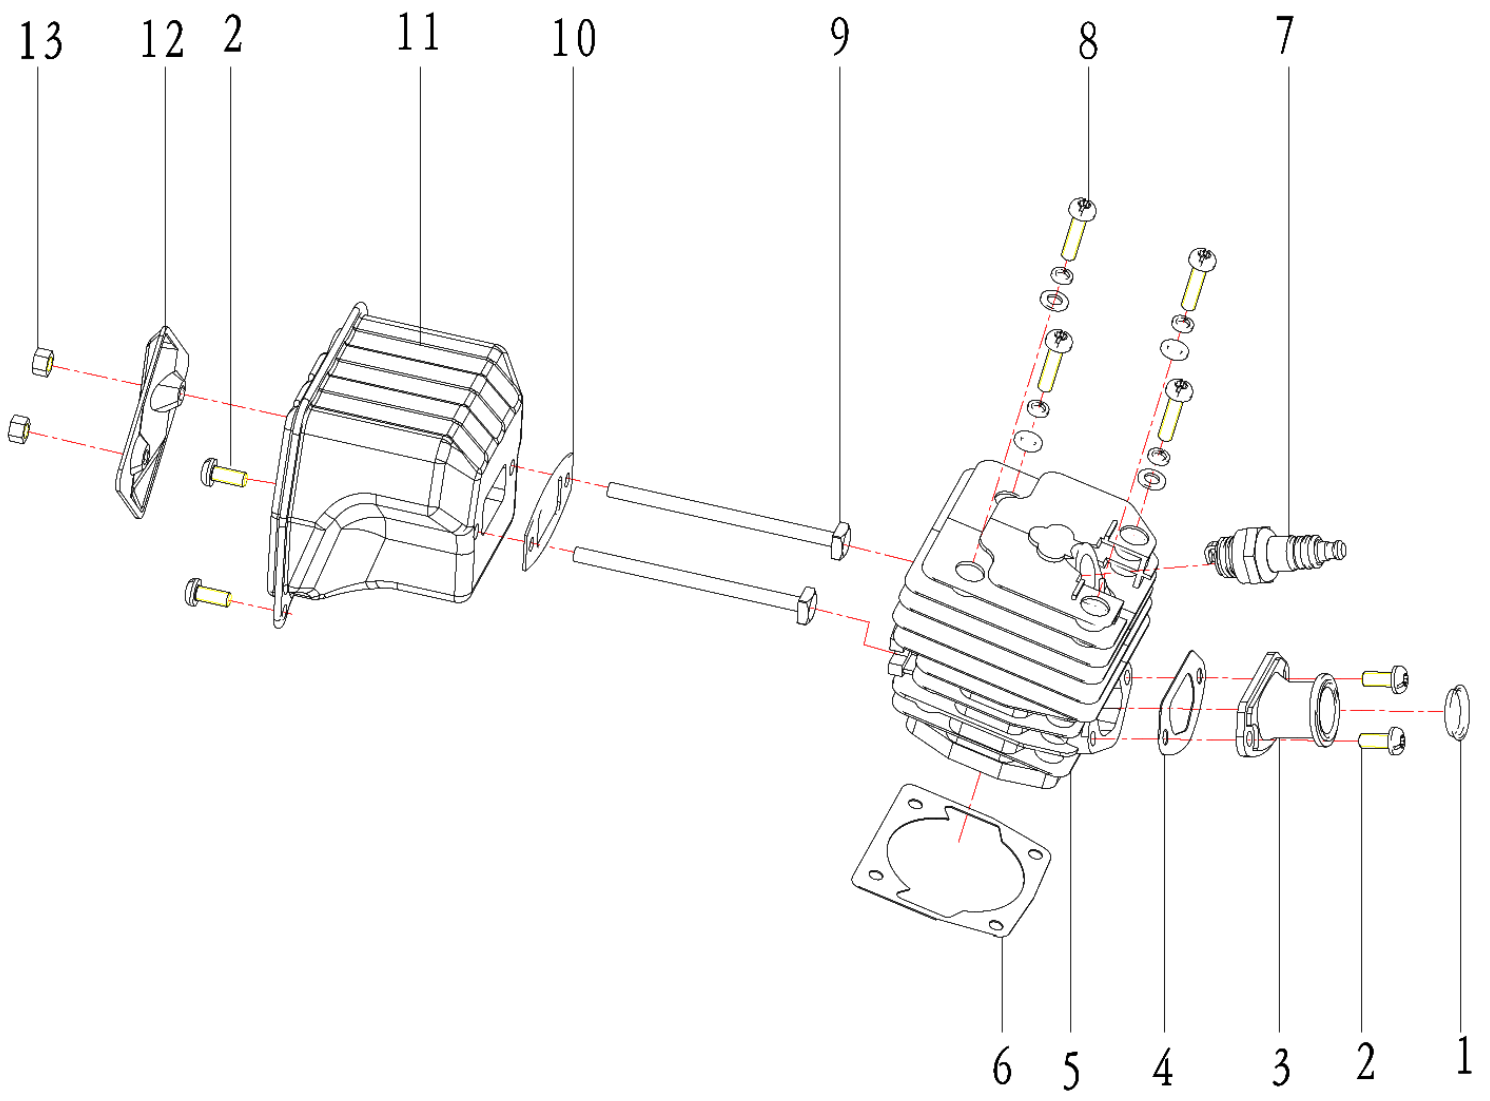

POS	QTY	PARTNUMBER	BESKRIVELSE	DESCRIPTION
1	1	426356	LÅSERING	RETAINER RING
2	4	426357	BOLT M5X12	SCREW GB/T 2672 M5X12
3	1	426358	INDSUGNINGSRØR	AIR INTAKE TUBE
4	1	426359	INDSUGNINGSPAKNING	AIR INTAKE TUBE GASKET
5	1	426360	CYLINDER	CYLINDER
6	1	426361	PAKNING	CYLINDER GASKET
7	1	426362	TÆNDRØR TS4518	SPARK PLUG
8	4	426363	BOLT M5X20	SCREW GB/T 70.1 M5X20
9	2	426364	BOLT	SILENCER BOLT
10	1	426365	PAKNING	SILENCER GASKET
11	1	426366	LYDDÆMPER	SILENCER COMP.
12	1	426367	DÆKSEL	SILENCER CAP
13	2	426368	MØTRIK M5	SCREW GB/T 6177.1 M5