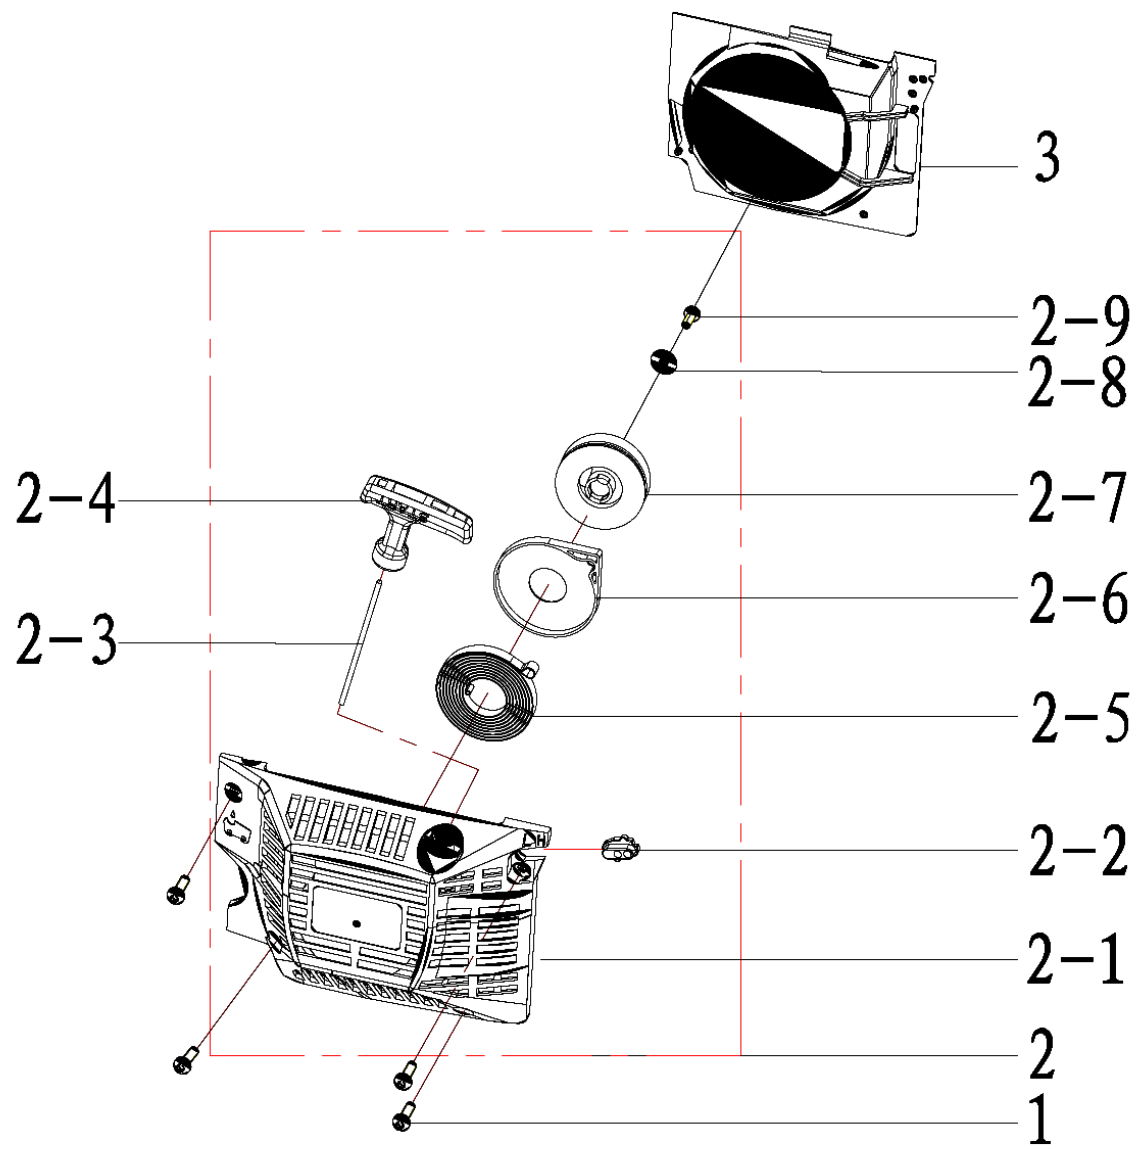

POS	QTY	PARTNUMBER	BESKRIVELSE	DESCRIPTION
1	4	426316	BOLT M5X16	SCREW GB/T 2672 M5X16
2	1	426317	REKYLSTARTER KOMPLET	STARTER PLATE COMP.
2.1	1	426318	DÆKSEL	STARTER COVER
2.2	1	426319	KAPPE	L H SHEATHING
2.3	1	426320	STARTSNOR	START ROPE
2.4	1	426321	GREB	STARTING HANDLE
2.5	1	426322	STARTFJEDER	COIL SPRING
2.6	1	426323	DÆKSEL	COIL SPRING SHELL
2.7	1	426324	STARTERTRISSE	REAL
2.8	1	426325	SKIVE	WASHER GB/T 96.1 05
2.9	1	426326	SKRUE ST4.8X13	SCREW GB/T 2670.1 ST4.8X13
3	1	426327	COVER	COOLING-AIR MASK