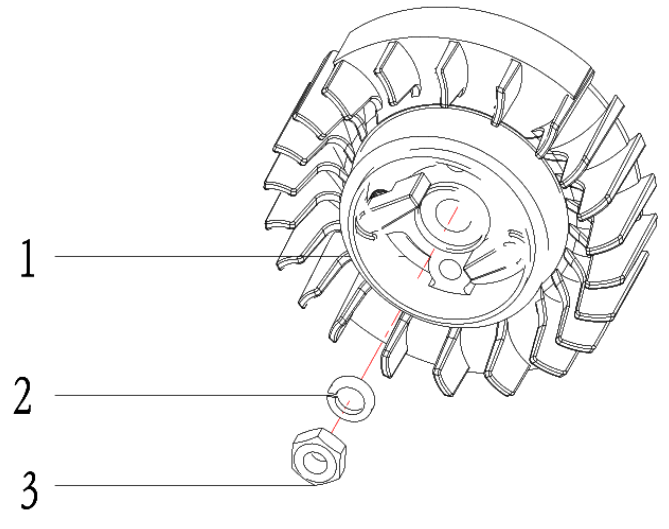

POS	QTY	PARTNUMBER	BESKRIVELSE	DESCRIPTION
1	1	426377	BLÆSEHJUL	FLYWHEEL
2	1	426378	FJEDERSKIVE M8	SPRING WASHER GB/T 93 8
3	1	426379	MØTRIK M8	SCREW GB/T 6184 M8
4	1	426380	LEDNING	FLAMEOUT WIRE
5	2	426381	BOLT M5X20	SCREW GB/T 70.1 M5X20
6	1	426382	TÆNDSPOLE	IGNITER
7	1	426383	TÆNDRØRSHÆTTE	IGNITER PROTECTER